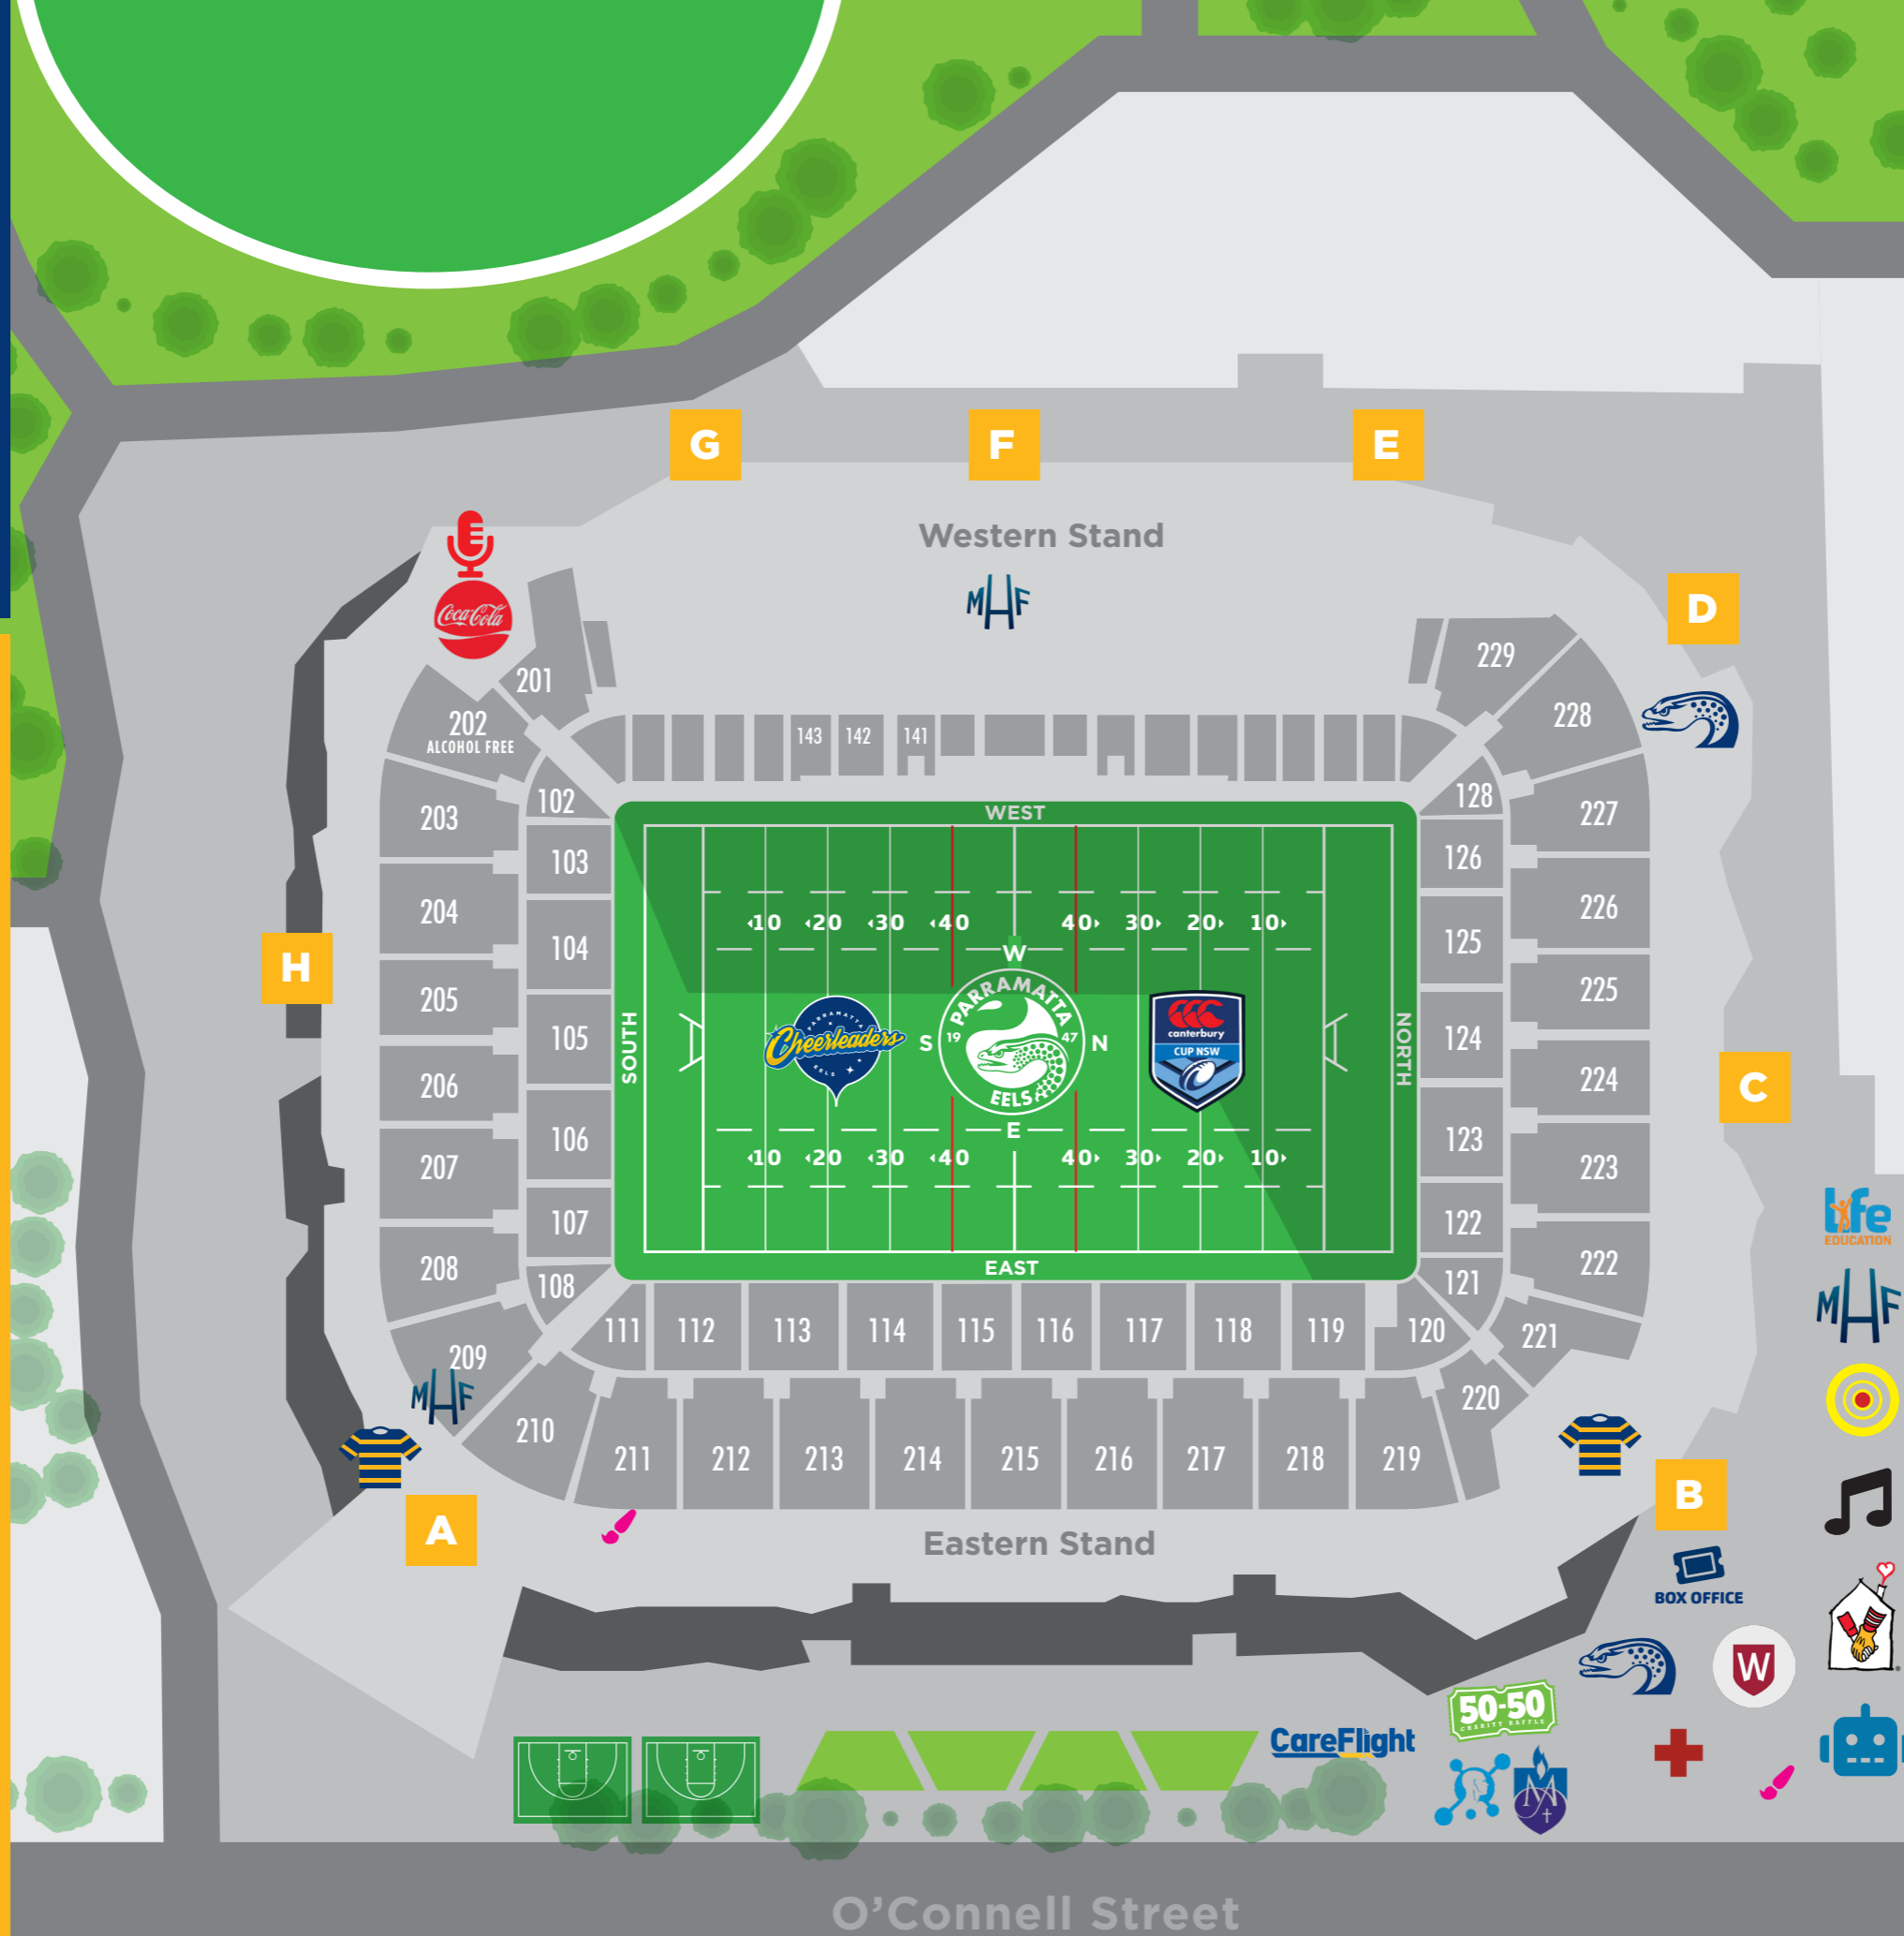

Eels Merchandise

Head to the Eels Merchandise outlets internal of Gate A and B to kit up for the season ahead. Show your 2019 Eels Membership card and save 10%.

Eels Box Office

The Eels Ticket Box office located at Gate B will be open between 12:00pm - 3:45pm and is available for any Eels Ticket Collections or Game Day enquiries.

Parramatta Eels Cheerleaders

Keep an eye out in the Precinct and Concourse for our Parramatta Eels Cheerleaders pre game. You can also catch them performing on field at Half Time NRL.

Canterbury Cup

At 12:45pm watch Wentworthville Magpies take on the New Zealand Warriors.

Face Painters

Get the kids into the Blue and Gold spirit. Face painters will be located opposite Aisle 111 & outside Gate B.

Ronald McDonald House Greater Western Sydney

Celebrating our 25 year partnership, visit their activation located at Gate B to get your hair painted Blue & Gold for a gold coin donation.

Mark Hughes Foundation

Visit the Mark Hughes Foundation located at Gate B, Aisle 209 and in the foyer of Gate F. Purchase and wear a beanie to raise awareness and funds for Brain Cancer.

Australian and New Zealand Head & Neck Cancer Society

Its World Head & Neck Cancer Awareness Day. Visit the team of Head & Neck Surgeons from St Vincent Hospital to get your free 5 minute Oral Cancer Screening.

CareFlight

Pop in and support the amazing work CareFlight do in our Community. They'll also have giveaways for the kids.

50-50

Be part of the 50-50 Charity Raffle, sponsored by Parramatta Leagues Club. Tickets can be purchased from volunteers dressed in green 50-50 uniforms. Tonight's 50-50 charity partner is Ronald McDonald House Charities Greater Western Sydney.

Life Education

Visit the Life Education Mobile Learning Centre located near Gate B. Participate in their interactive activation and learn more about what they do in our Community.

W

Western Sydney University
Keep an eye out for students from Western Sydney University roving the precinct. Participate in their survey to provide feedback on your Game Day Experience.

Kids Area

Visit the kids area located at Gate B. There will be face painters, a Circus workshop, inflatable Footy Challenge and Windjammer spinning chairs.

Interactive Games

Test your skills and see if you can get to the top of the leader board participating in the MotionSports games.

Alyssa Duo

Chill out on a bean bag and listen to Alyssa Duo before you head into the stadium.

Sing to Win

Keep an eye out on the big screen to participate in Sing to Win. Purchase any eligible Coca-Cola product and participate for your chance to win a $250 eftpos gift card thanks to Coca-Cola.

Australian Red Cross Blood Service

Keep an eye out for their mascot roving the precinct area to learn more about blood donation and how to participate in the Battle of the West Blood Challenge.