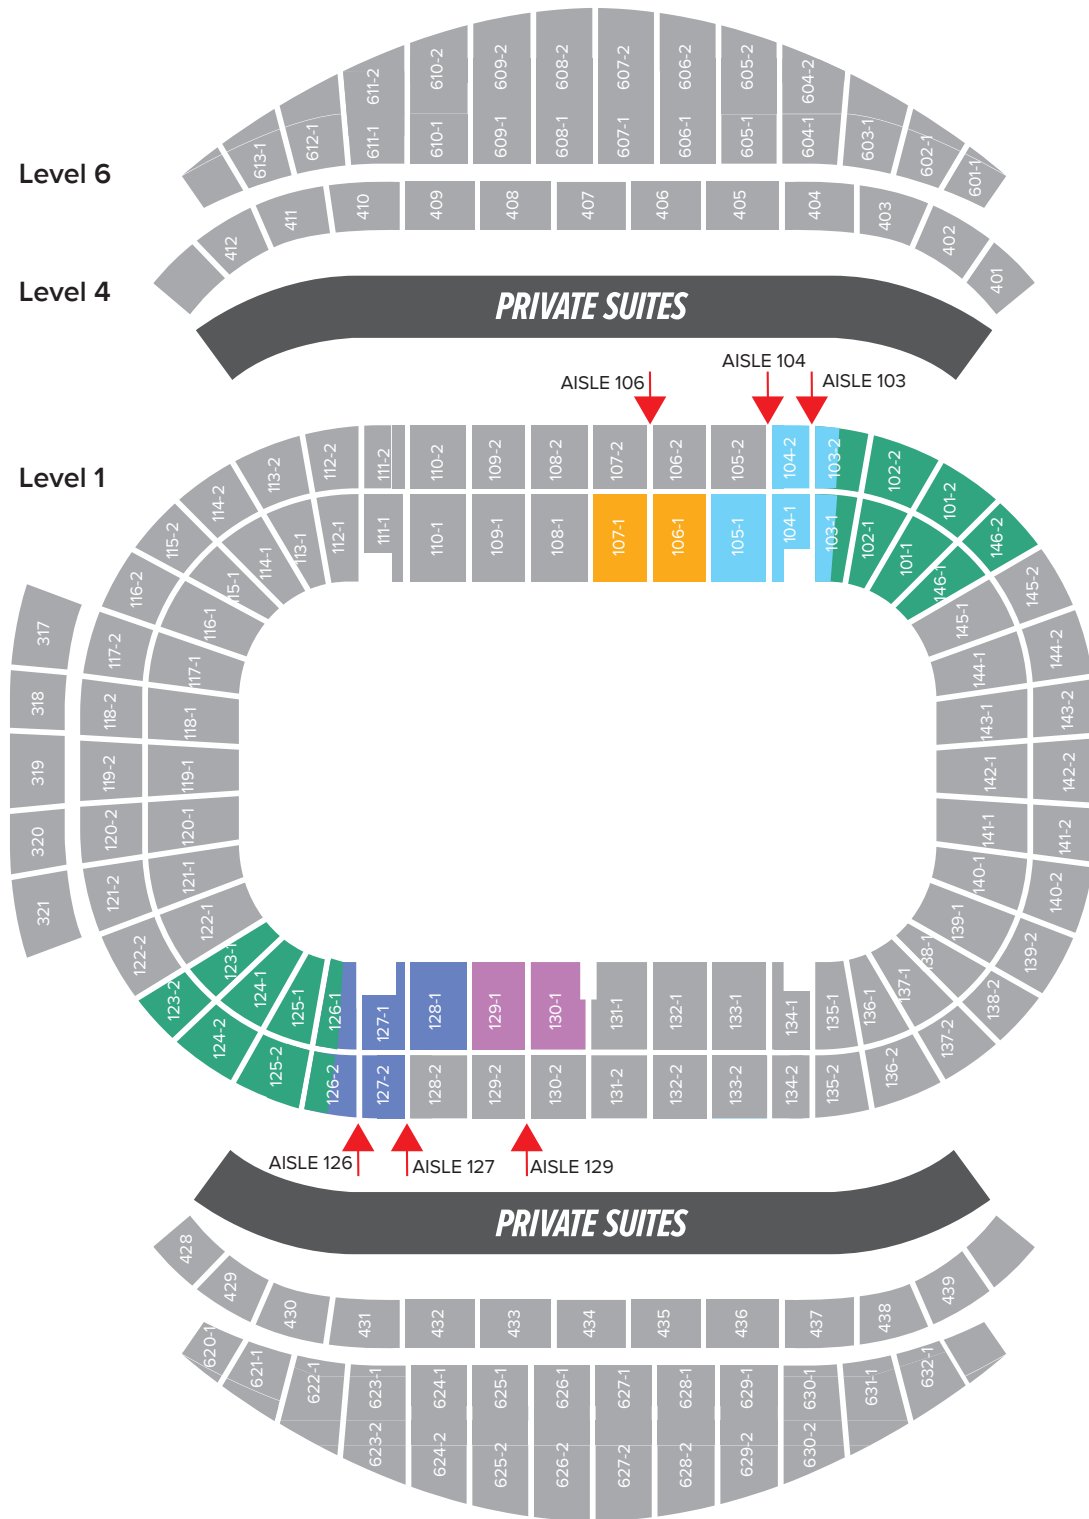

2018 NRL SYDNEY DOUBLE HEADER - EELS MEMBER SEATING ALLOCATIONS

ANZ STADIUM

- CAT 1 WEST ENTRY VIA AISLES 129
- CAT 2 WEST ENTRY VIA AISLES 126 & 127
- CAT 1 EAST ENTRY VIA AISLE 106
- CAT 2 EAST ENTRY VIA AISLES 103 & 104
- GA MEMBERS ENTRY VIA AISLES 122-124 & 101-102 & 146