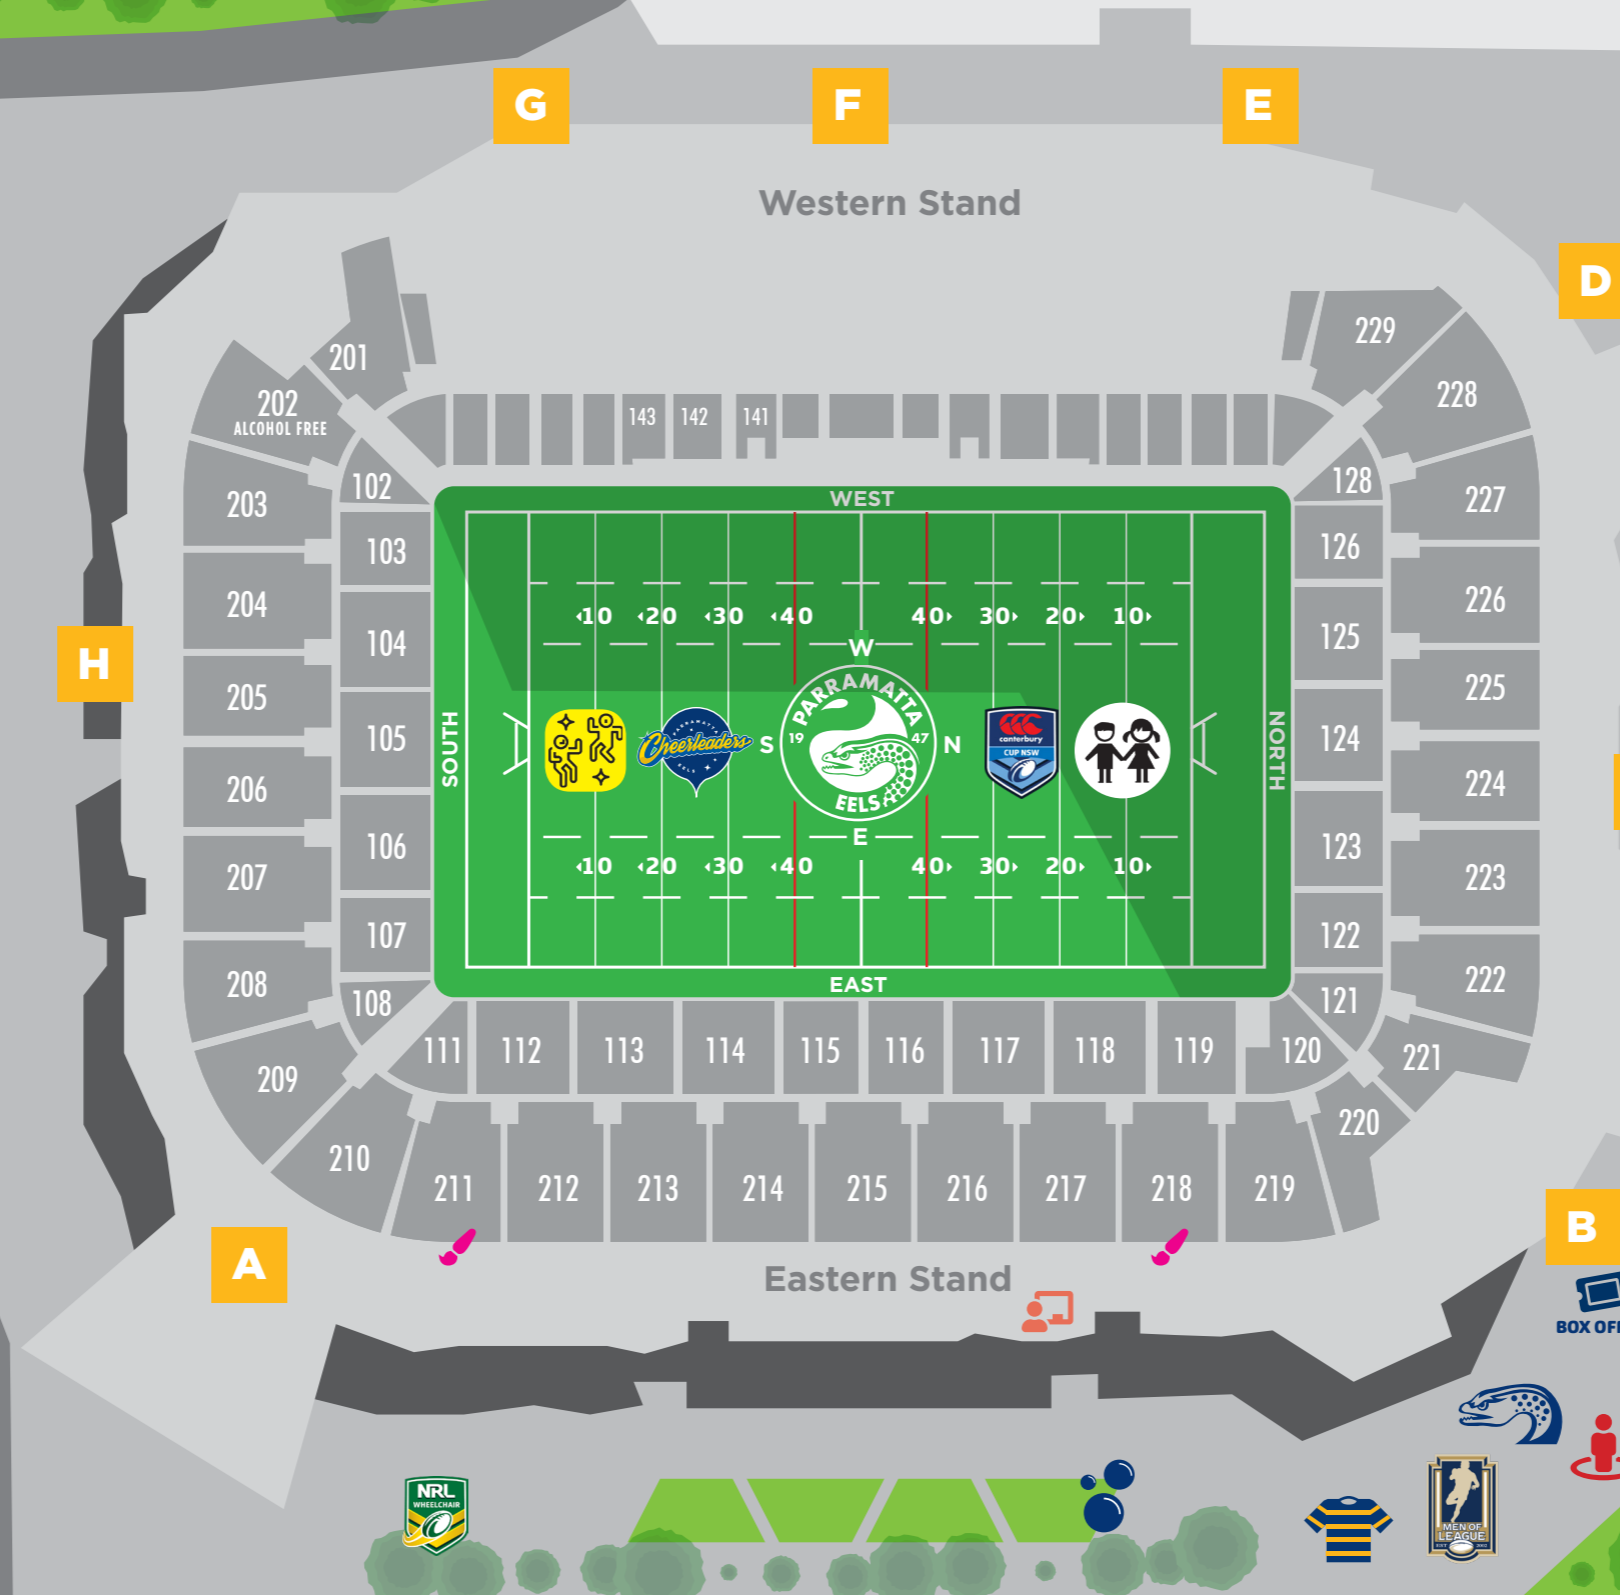

ROUND 8
SUNDAY 5 MAY

bankwest
STADIUM

Eels Membership

Become a member and be Parra Proud in 2019. Membership services will be located in the precinct near Gate B and internal of Gate D.

Eels Merchandise

Head to the Eels Merchandise outlets internal of Gate A and B and in the precinct near Gate B to kit up for the season ahead. Show your 2019 Eels Membership card and save 10%.

Located right in front of Gate B, kids can expel some energy on the Big Baller Wipeout and Rescue Squad inflatables.

Human Statue

Keep an eye out from 1:30pm onwards to see if you can spot our Human Statue near Gate B. If you find him, upload your image on social media using the hashtag #PARRadise

Featherdale Wildlife Park

Featherdale Wildlife Park will be located near Gate B. Head down early and you may be lucky to meet some baby animals and pick up some fun giveaways.

DartBall & Connect Four

Test your skills and see if you can get to the top of the leader board participating in the DartBall and Connect Four Games.

O'Connell Street

Victoria Road

Ross Street