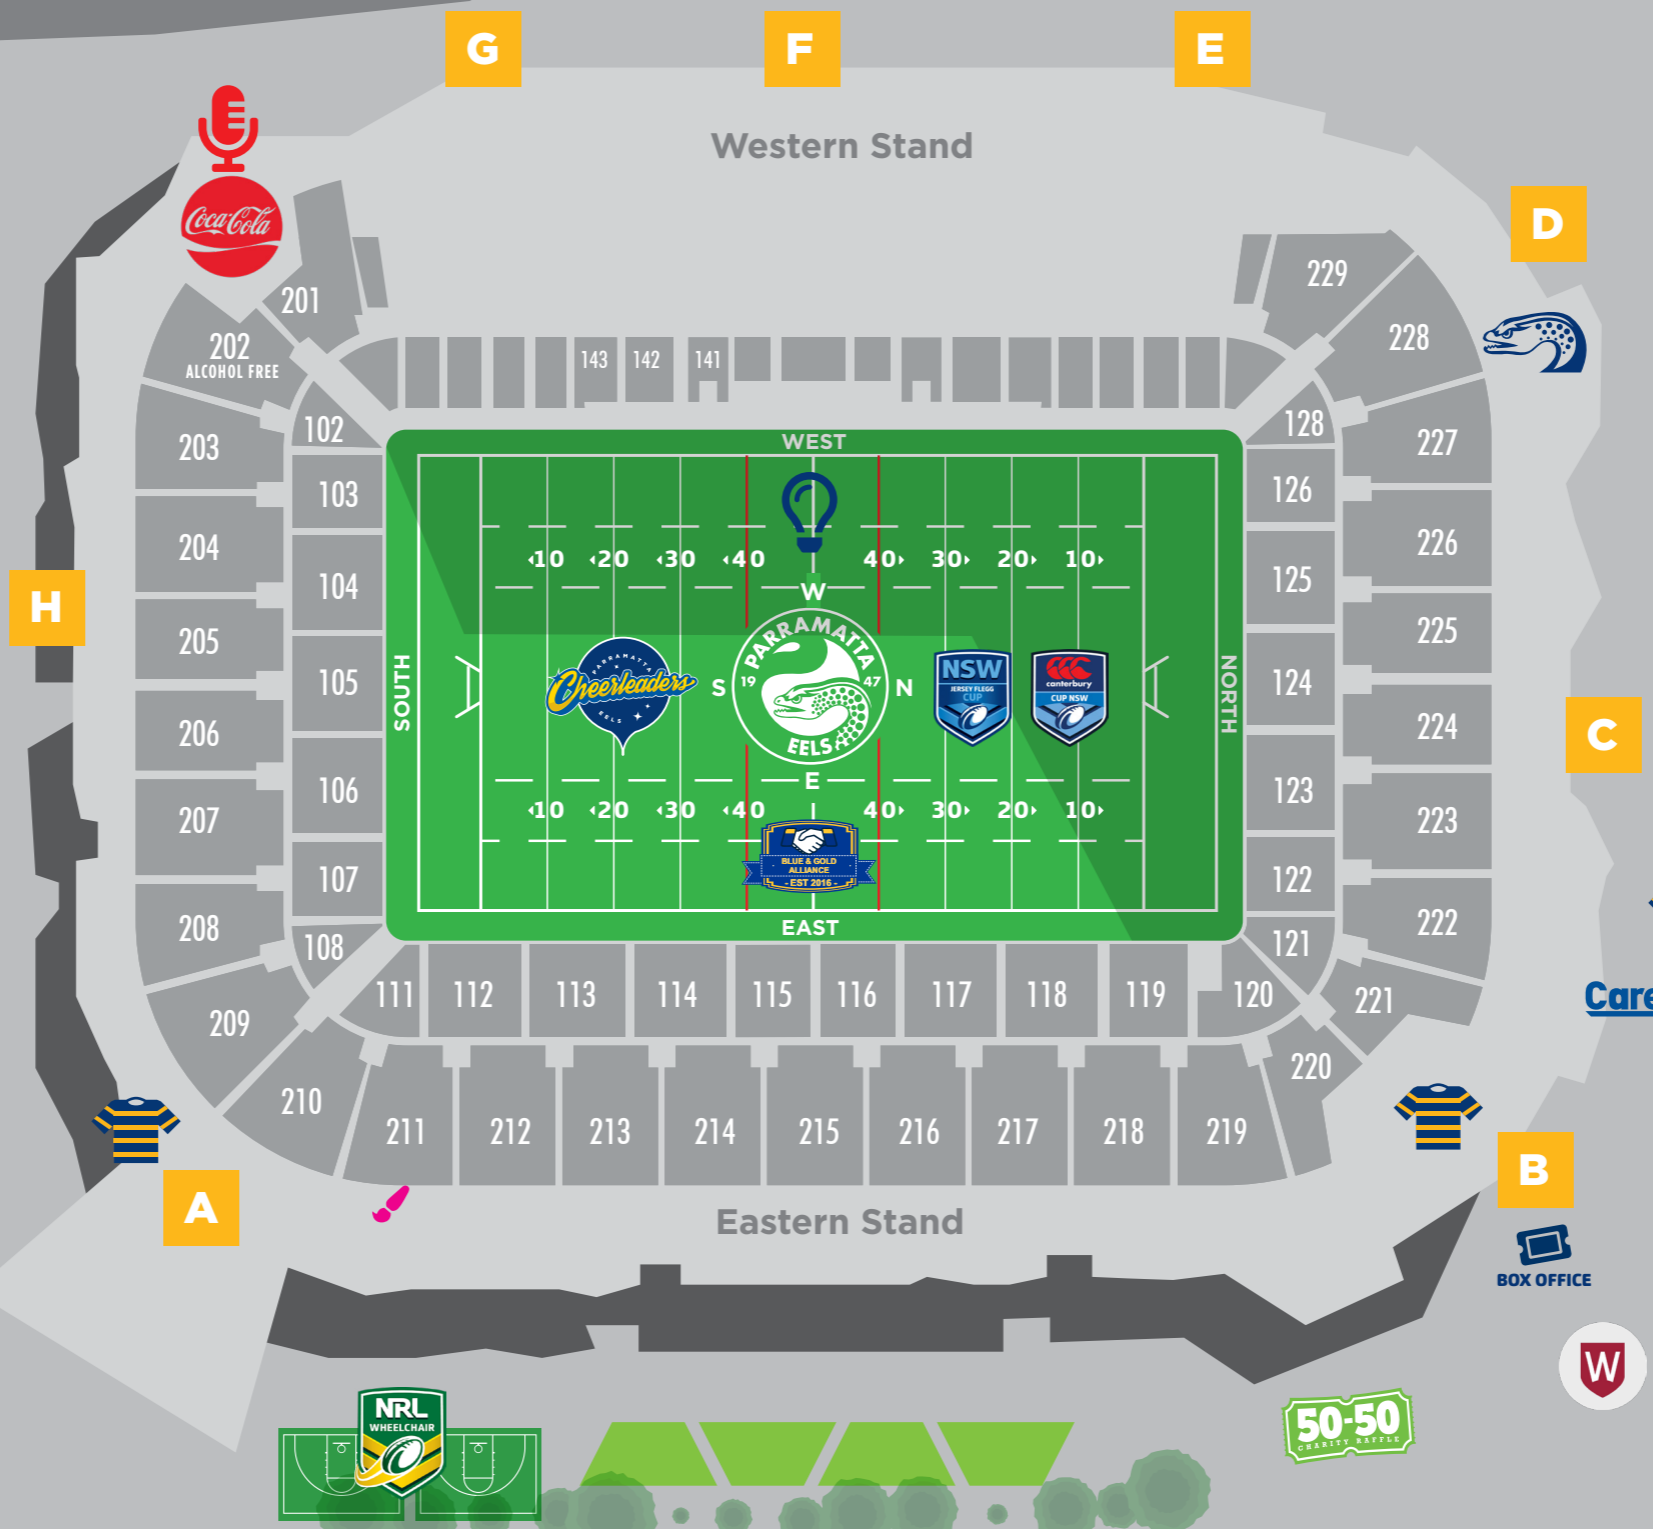

ROUND 21
SATURDAY
10 AUGUST

bankwest
STADIUM

JUNIOR LEAGUE APPRECIATION ROUND

2019 REUNION

Eels Membership
Become a member and be Parra Proud in 2019. Membership services will be located internal of Gate D.

Eels Merchandise
Head to the Eels Merchandise outlets internal of Gate A and B to kit up for the season ahead. Show your 2019 Eels Membership card and save 10%. There will also be a 2018 clearance store located outside Gate B.

Eels Box Office
The Eels Ticket Box office located at Gate B will be open between 12:45pm - 6:15pm and is available for any Eels Ticket Collections or Game Day enquiries.

Jersey Flegg
At 1:30pm watch Parramatta Eels take on Newcastle Knights.

Canterbury Cup
At 3:15pm watch Wentworthville Magpies take on Newcastle Knights.

Parramatta Eels Cheerleaders
Keep an eye out in the Precinct and Concourse for our Parramatta Eels Cheerleaders pre game. You can also catch them performing on field at Half Time NRL.

Face Painters
Get the kids into the Blue and Gold spirit. Face painters will be located outside Gate B from 1:15pm and Aisle 111 from 3:15pm to 5:30pm.

Light Show
Keep an eye out pre-game and at half time for the Eels Lightshow. Use Flashpoint from your Eels app to participate.

Blue & Gold Alliance Lap of Honour
Keep an eye out pre game as we honour our past players with a lap of honour.

CareFlight CareFlight
Pop in and support the amazing work CareFlight do in our Community. They'll also have giveaways for the kids.

50-50
Be part of the 50-50 Charity Raffle, sponsored by Parramatta Leagues Club. Tickets can be purchased from volunteers dressed in green 50-50 uniforms. Today's 50-50 charity partner is CareFlight.

Western Sydney University
Keep an eye out for students from Western Sydney University roving the precinct. Participate in their survey to provide feedback on your Game Day Experience.

Kids Area
Visit the kids area located at Gate B. There will be face painters, Turbo Tubes and an inflatable Try Scorer and Big Baller Wipeout.

Interactive Games
Test your skills and see if you can get to the top of the leader board participating in the Dartball Challenge.

So Fresh Duo
Chill out on a bean bag and listen to So Fresh Duo before you head into the stadium.

Sing to Win
Keep an eye out on the big screen to participate in Sing to Win. Purchase any eligible Coca-Cola product and participate for your chance to win a $250 eftpos gift card thanks to Coca-Cola.

NRL Wheelchair Rugby League
Head down to the Basketball Courts located near Gate A to watch a Wheelchair Rugby League training session. Afterwards, it's your chance to get in a chair and have a go.

Victoria Road
Ross Street