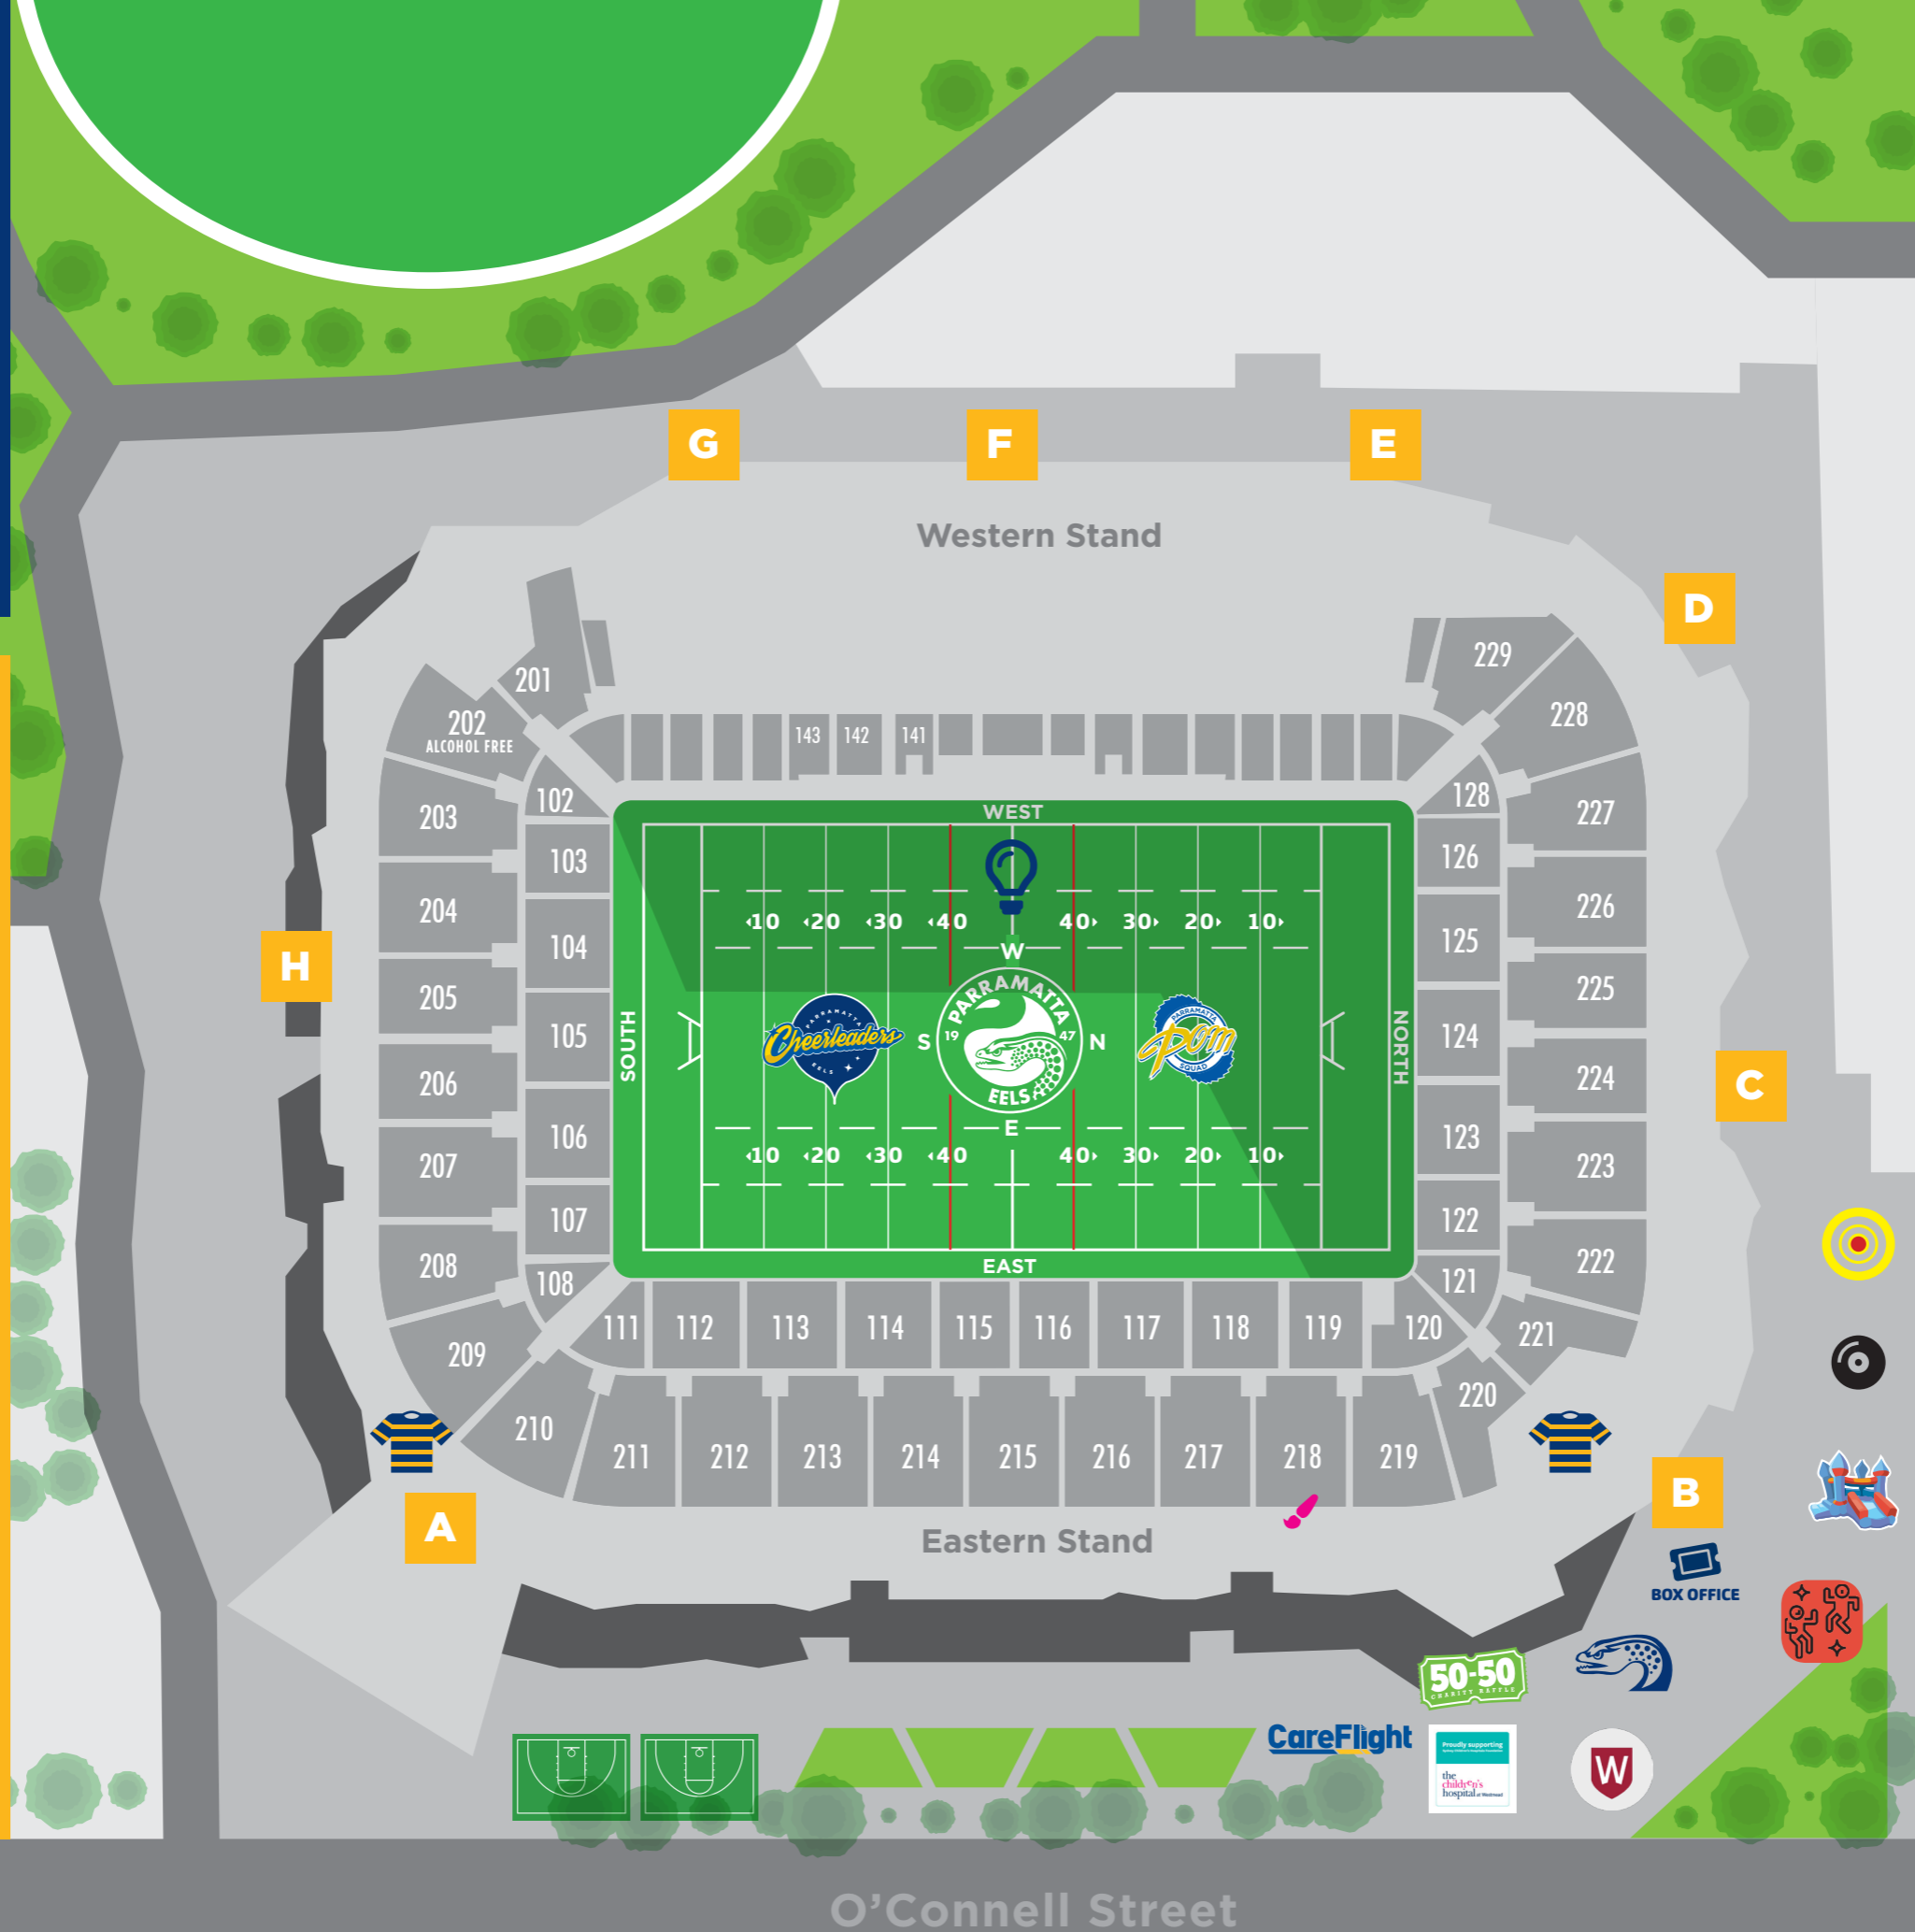

**ROUND 12  
FRIDAY 31 MAY**

**bankwest  
STADIUM**

**Eels Membership**

Become a member and be Parra Proud in 2019. Membership services will be located in the precinct near Gate B and internal of Gate D.

**Eels Merchandise**

Head to the Eels Merchandise outlets internal of Gate A and B to kit up for the season ahead. Show your 2019 Eels Membership card and save 10%.

**Eels Box Office**

The Eels Ticket Box office located at Gate B will be open between 5:00pm - 8:30pm and is available for any Eels Ticket Collections or Game Day enquiries.

**Face Painters**

Get the kids into the Blue and Gold spirit. Face painters will be located at Aisle 218.

**Children's Hospital Westmead**

Visit their activation at Gate B to get your face painted for a gold coin donation.