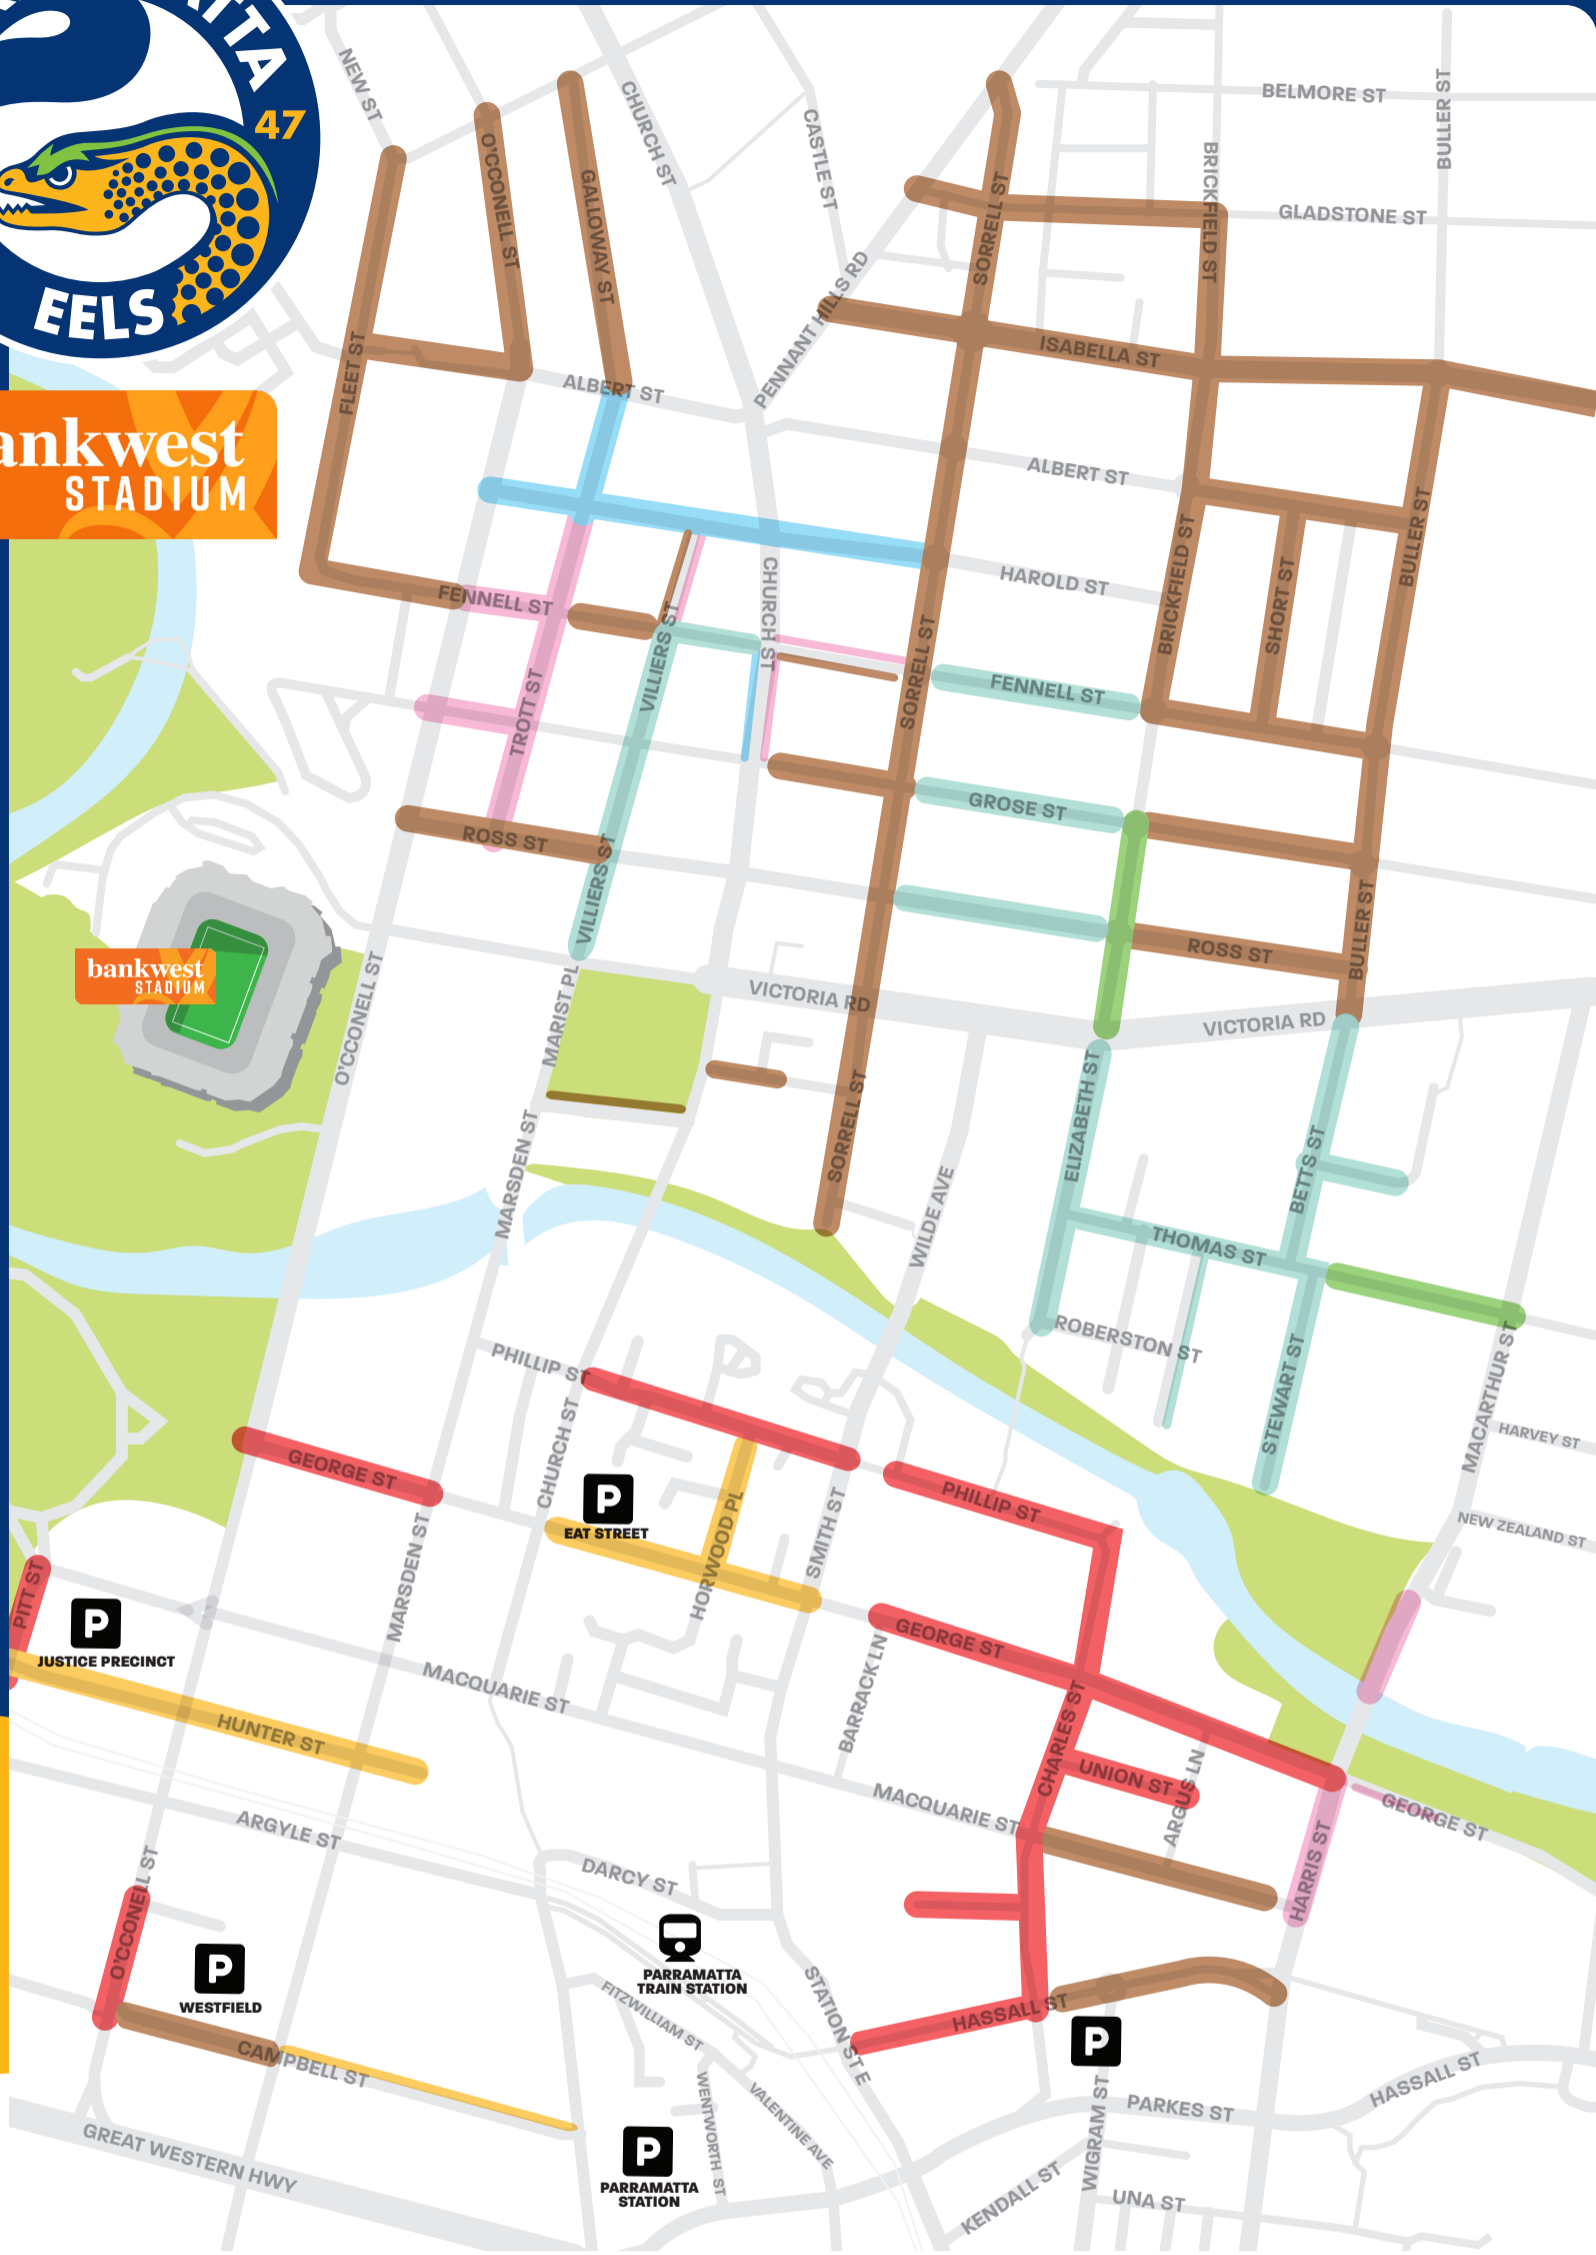

**bankwest
STADIUM**

PARKING GUIDE

STREET PARKING

\$3 - \$4 PER HOUR
ON WEEKDAYS

\$0 - \$2 PER HOUR
AFTER 6PM & ON
SATURDAYS

- Free after 6pm**
- 2 Hours Free**
- 2 Hours Free**
- 2 Hours Ticketed**
- 10 Hours Ticketed**
- Mostly 4 Hours Free
(Some 4 Hours Ticketed)**
- 1 Hour Ticketed**

SECURE CAR PARKS

- Eat Street Car Park** - 30 George Street - 9 Minute Walk to Bankwest Stadium
- Justice Precinct** - Entry via Hunter Street - 9 Minute Walk to Bankwest Stadium
- Westfield's Parramatta Car Park** - 13 Minute Walk to Bankwest Stadium
- Parramatta Station Car Park** - 15 Minute Walk to Bankwest Stadium

PRICING

Westfield's 0 to 3 Hours: Free 3 to 3.5 Hours: \$8 3.5 to 4 Hours: \$11
All Other Car Parks \$3 per Hour