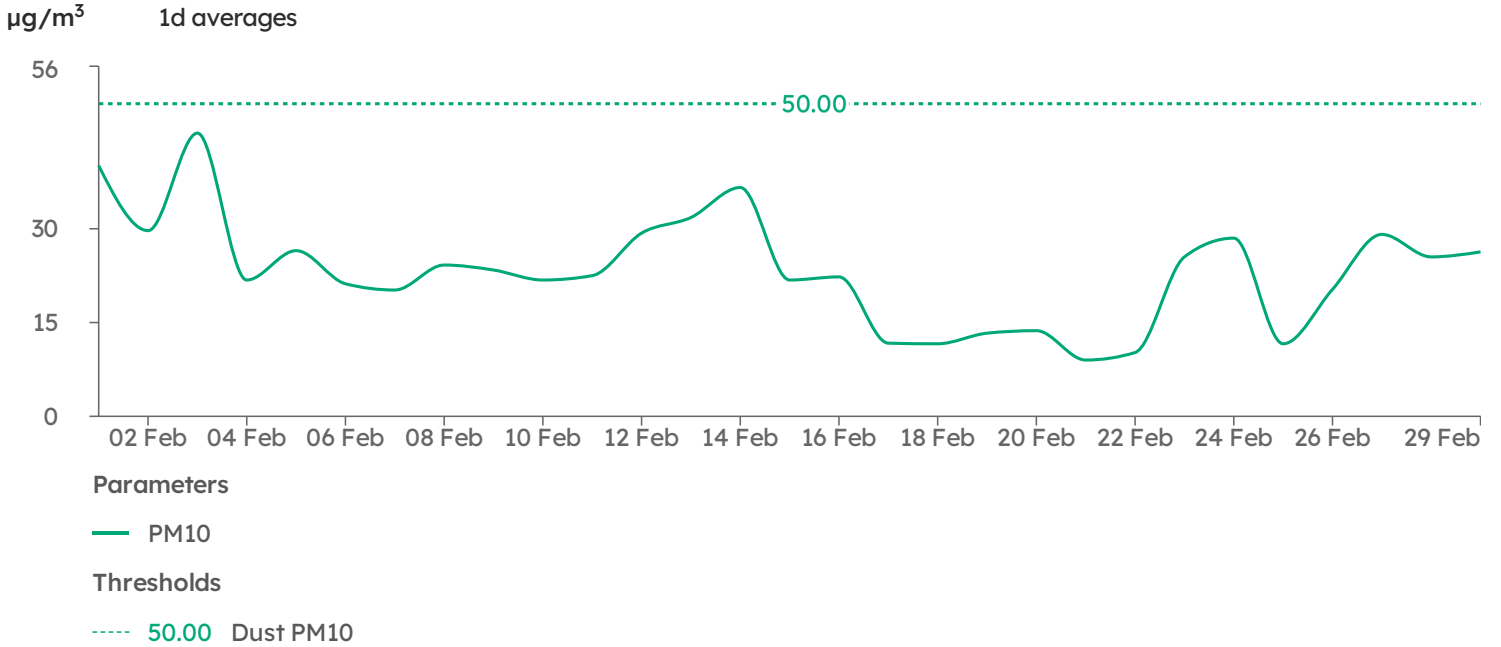

### Dust Monitoring Graphs

Site Compound

01 Feb 2024 - 29 Feb 2024