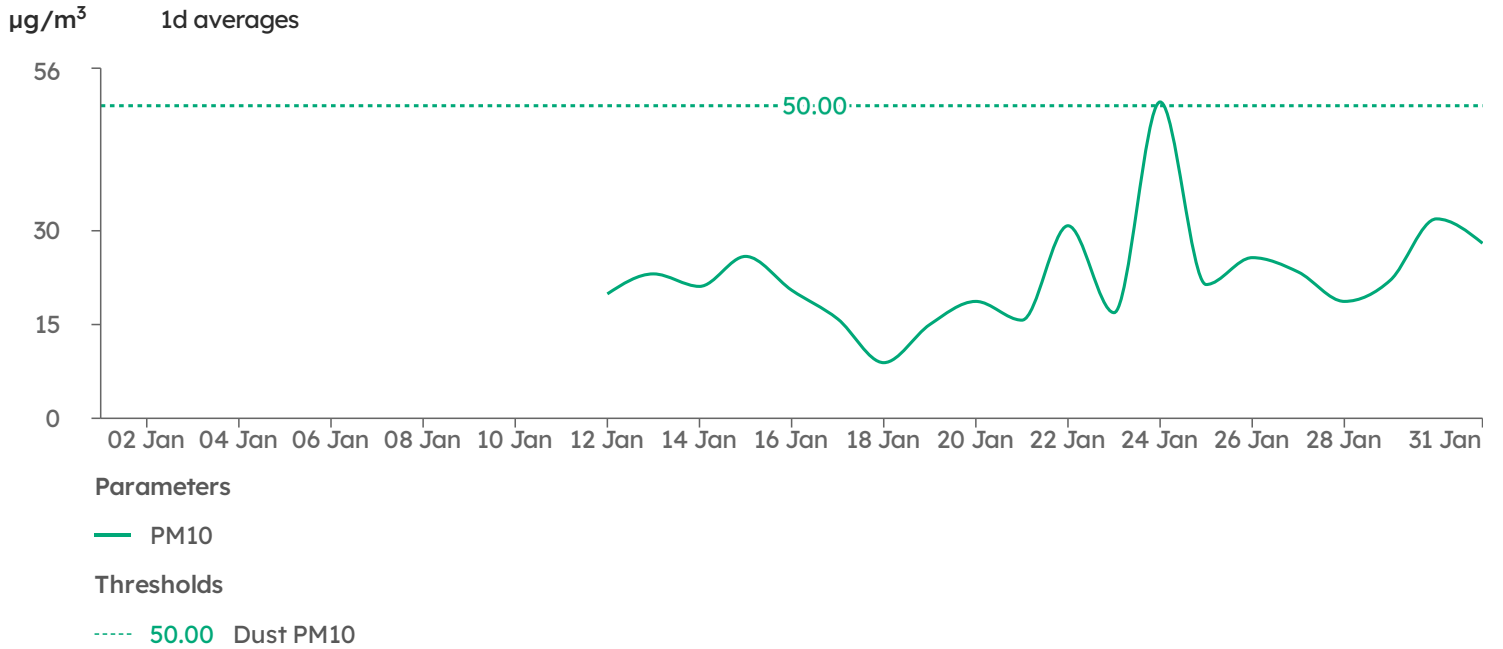

Dust Monitoring Graphs

 Site Compound

01 Jan 2024 - 31 Jan 2024

Daily Notes

No data for this period

Device Details

Device Serial	Monitoring Points	Model	Calibration Date	Calibration Due
HEX-000390	Site Compound	SiteHive Hexanode	29 Aug 2023	29 Aug 2025