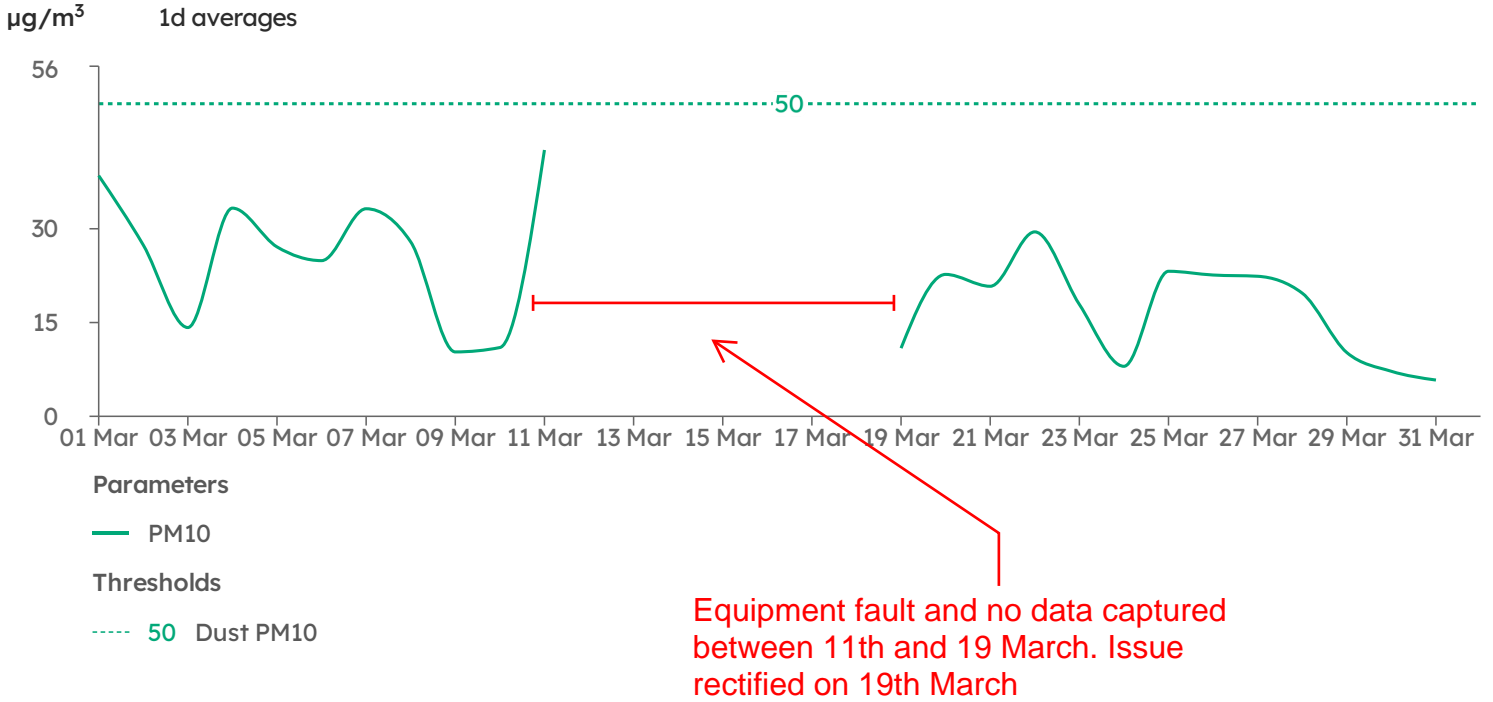

Dust Monitoring Graphs

Site Compound

01 Mar 2024 - 31 Mar 2024

Daily Notes

No data for this period

Device Details

Device Serial	Monitoring Points	Model	Calibration Date	Calibration Due
HEX-000390	Site Compound	SiteHive Hexanode	29 Aug 2023	29 Aug 2025