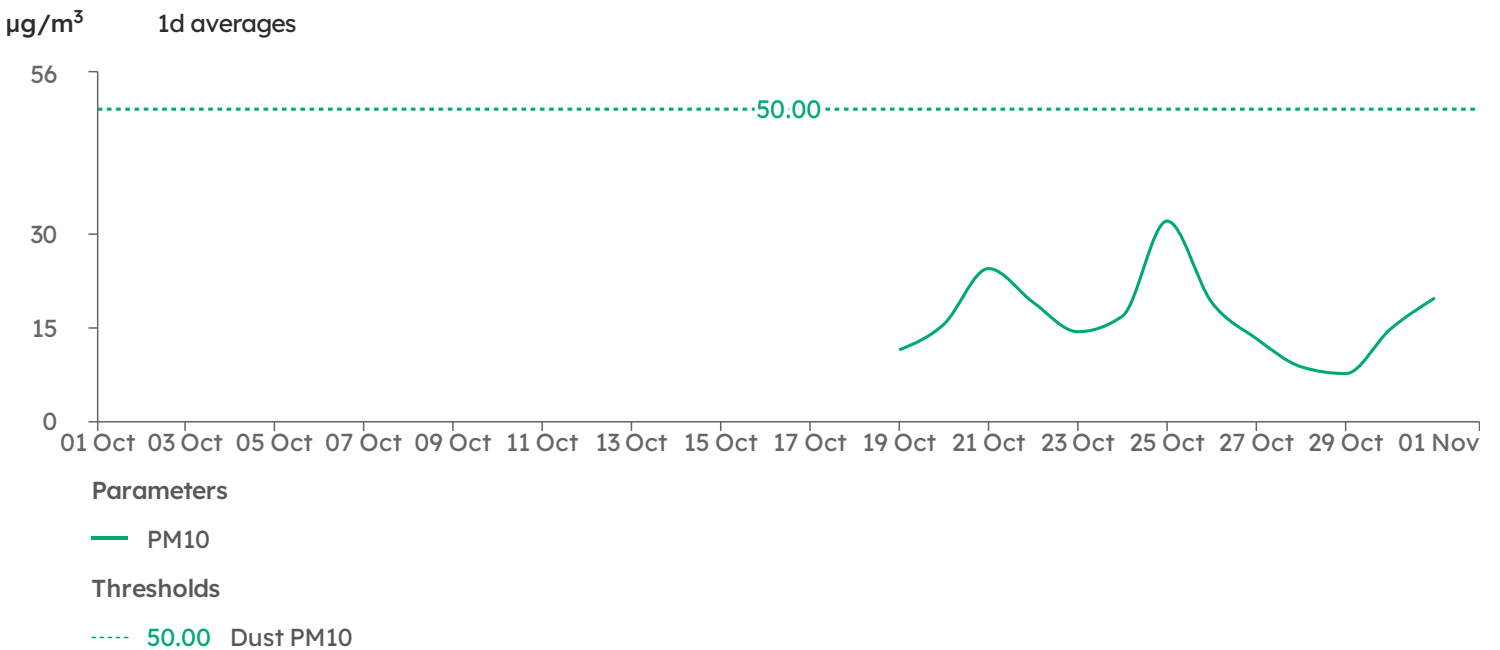

Monitoring Devices

Date Range 01 Oct 2023 - 31 Oct 2023

Device Serial	Monitoring Points
HEX-000390	Site Compound

Dust Monitoring Graphs

Site Compound

01 Oct 2023 - 31 Oct 2023

Device Details

Device Serial	Monitoring Points	Model	Calibration Date	Calibration Due
HEX-000390	Site Compound	SiteHive Hexanode	29 Aug 2023	29 Aug 2025