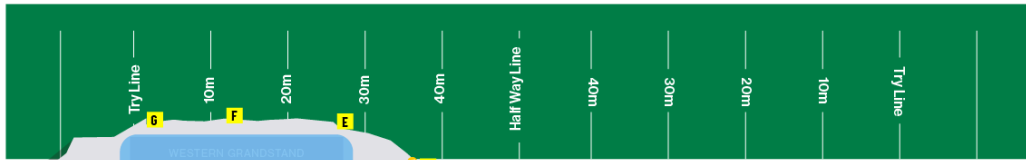

Level 1

Open Corporate Reserve

- Cumberland Lounge
- Legends Lounge
- Field Club
- 6 Person Open Corporate Box
- 8 Person Open Corporate Box
- 10 Person Open Corporate Box

Level 3

Level 2

Suites

- 12 Person Open Corporate Suite
- 20 Person Open Corporate Suite
- 12 Person Enclosed Corporate Suite
- 40 Person Enclosed Corporate Suite
- 20 Person Enclosed Corporate Suite
- 30 Person Open Corporate Suite
- 30 Person Enclosed Corporate Suite