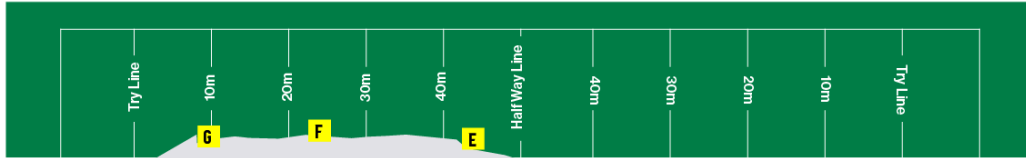

Level 1

Open Corporate Reserve

- Cumberland Lounge
- Legends Lounge
- Field Club
- 6 Person Open Corporate Box
- 8 Person Open Corporate Box
- 10 Person Open Corporate Box

Level 3

Level 2

Suites

- 12 Person Open Corporate Suite
- 20 Person Open Corporate Suite
- 12 Person Enclosed Corporate Suite
- 40 Person Enclosed Corporate Suite
- 20 Person Enclosed Corporate Suite
- 30 Person Open Corporate Suite
- 30 Person Enclosed Corporate Suite